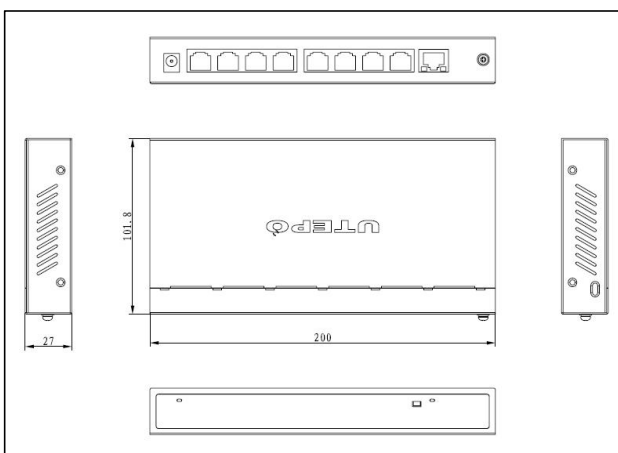

UTP3-SW08-TX

- Main Ports: 8 x downlink Fast Ethernet ports, 1 X Fast uplink Ethernet ports
- Special Function One Key CCTV Mode: Support VLAN and restrain network storm; 1~8 downlink ports can only communicate with uplink ports; the further transmission distance up to 250m in CCTV mode with the transmission speed rate 10Mbps;
- Standard: IEEE802.3, IEEE802.3u;
- Protection: Superior lightning protection (6KV), ESD protection and anti-interference ability;
- Structure: stable and delicate, easy to install;
- Operation: plug and play, no any settings needed.

Introduction

8 ports Ethernet Switch is a security surveillance Ethernet switch which aims at Ethernet high definition surveillance and Ethernet project security system. The product fully combines the characteristics of security surveillance, provides fast packet forwarding ability and abundant backplane bandwidth, which ensures clear image and fluent transmission. ESD and surge protection circuit can improve product stability. The product supports one key CCTV mode, can achieve VLAN, control the Net storm, protect the information security, prevent the viral transmission and Ethernet attack, fully satisfy the Ethernet video security surveillance system and Ethernet project needs.

Application

Physical Features

Interface drawing

Specification

Model	UTP3-SW08-TX
Downstream Ports	8*10/100Base-TX
Uplink Ports	1*10/100Base-TX
Network Standard	IEEE802.3、IEEE802.3u、IEEE802.3X
Switch Capacity	1.8Gbps
Throughput	1.34Mpps
Switch Processing Scheme	Store and Forward
Memory Buffer	768K
MAC Table	2K
Lightning protection	6KV Execute : IEC61000-4-5
ESD	6KV Contact discharge 8KV Air discharge Execute : IEC61000-4-2
Power Supply	DC 5V~12V
Power Dissipation	<5W
Work temperature	-10°C~55°C
Storage temperature	-40°C~85°C
Humidity(Non-condensin)	5%-95%
Dimension (L×W×H)	200mm×101.8mm×27mm
Weight	500g
Regulator	CE、FCC、ROHS