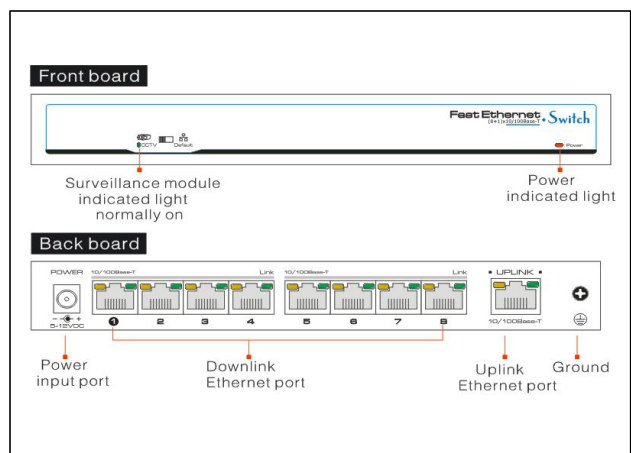

UTP3-SW08-TX

- Main Ports: 8 x downlink Fast Ethernet ports, 1 X Fast uplink Ethernet ports
- Special Function One Key CCTV Mode: Support VLAN and restrain network storm; 1~8 downlink ports can only communicate with uplink ports; the further transmission distance up to 250m in CCTV mode with the transmission speed rate 10Mbps;
- Standard: IEEE802.3, IEEE802.3u;
- Protection: Superior lightning protection (6KV), ESD protection and anti-interference ability;
- Structure: stable and delicate, easy to install;
- Operation: plug and play, no any settings needed.

Introduction

8 ports Ethernet Switch is a security surveillance Ethernet switch which aims at Ethernet high definition surveillance and Ethernet project security system. The product fully combines the characteristics of security surveillance, provides fast packet forwarding ability and abundant backplane bandwidth, which ensures clear image and fluent transmission. ESD and surge protection circuit can improve product stability. The product supports one key CCTV mode, can achieve VLAN, control the Net storm, protect the information security, prevent the viral transmission and Ethernet attack, fully satisfy the Ethernet video security surveillance system and Ethernet project needs.

Application

Physical Features

Interface drawing

Specification

Model	UTP3-SW08-TX
Downstream Ports	8*10/100Base-TX
Uplink Ports	1*10/100Base-TX
Network Standard	IEEE802.3、IEEE802.3u、IEEE802.3X
Switch Capacity	1.8Gbps
Throughput	1.34Mpps
Switch Processing Scheme	Store and Forward
Memory Buffer	768K
MAC Table	2K
Lightning protection	6KV Execute : IEC61000-4-5
ESD	6KV Contact discharge 8KV Air discharge Execute : IEC61000-4-2
Power Supply	DC 5V~12V
Power Dissipation	<5W
Work temperature	-10°C~55°C
Storage temperature	-40°C~85°C
Humidity(Non-condensin)	5%-95%
Dimension (L×W×H)	200mm×101.8mm×27mm
Weight	500g
Regulator	CE、FCC、ROHS