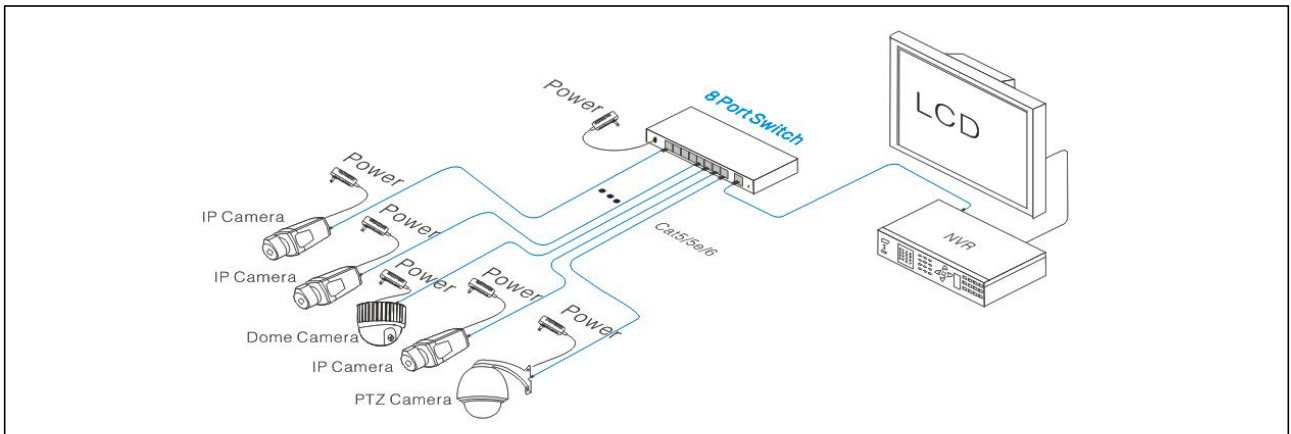

UTP3-SW08-TX

- Main Ports: 8 x downlink Fast Ethernet ports, 1 X Fast uplink Ethernet ports
- Special Function One Key CCTV Mode: Support VLAN and restrain network storm; 1~8 downlink ports can only communicate with uplink ports; the further transmission distance up to 250m in CCTV mode with the transmission speed rate 10Mbps;
- Standard: IEEE802.3, IEEE802.3u;
- Protection: Superior lightning protection (6KV), ESD protection and anti-interference ability;
- Structure: stable and delicate, easy to install;
- Operation: plug and play, no any settings needed.

Introduction

8 ports Ethernet Switch is a security surveillance Ethernet switch which aims at Ethernet high definition surveillance and Ethernet project security system. The product fully combines the characteristics of security surveillance, provides fast packet forwarding ability and abundant backplane bandwidth, which ensures clear image and fluent transmission. ESD and surge protection circuit can improve product stability. The product supports one key CCTV mode, can achieve VLAN, control the Net storm, protect the information security, prevent the viral transmission and Ethernet attack, fully satisfy the Ethernet video security surveillance system and Ethernet project needs.

Application

Physical Features

Interface drawing

Specification

Model	UTP3-SW08-TX
Downstream Ports	8*10/100Base-TX
Uplink Ports	1*10/100Base-TX
Network Standard	IEEE802.3、IEEE802.3u、IEEE802.3X
Switch Capacity	1.8Gbps
Throughput	1.34Mpps
Switch Processing Scheme	Store and Forward
Memory Buffer	768K
MAC Table	2K
Lightning protection	6KV Execute : IEC61000-4-5
ESD	6KV Contact discharge 8KV Air discharge Execute : IEC61000-4-2
Power Supply	DC 5V~12V
Power Dissipation	<5W
Work temperature	-10°C~55°C
Storage temperature	-40°C~85°C
Humidity(Non-condensin)	5%-95%
Dimension (L×W×H)	200mm×101.8mm×27mm
Weight	500g
Regulator	CE、FCC、ROHS